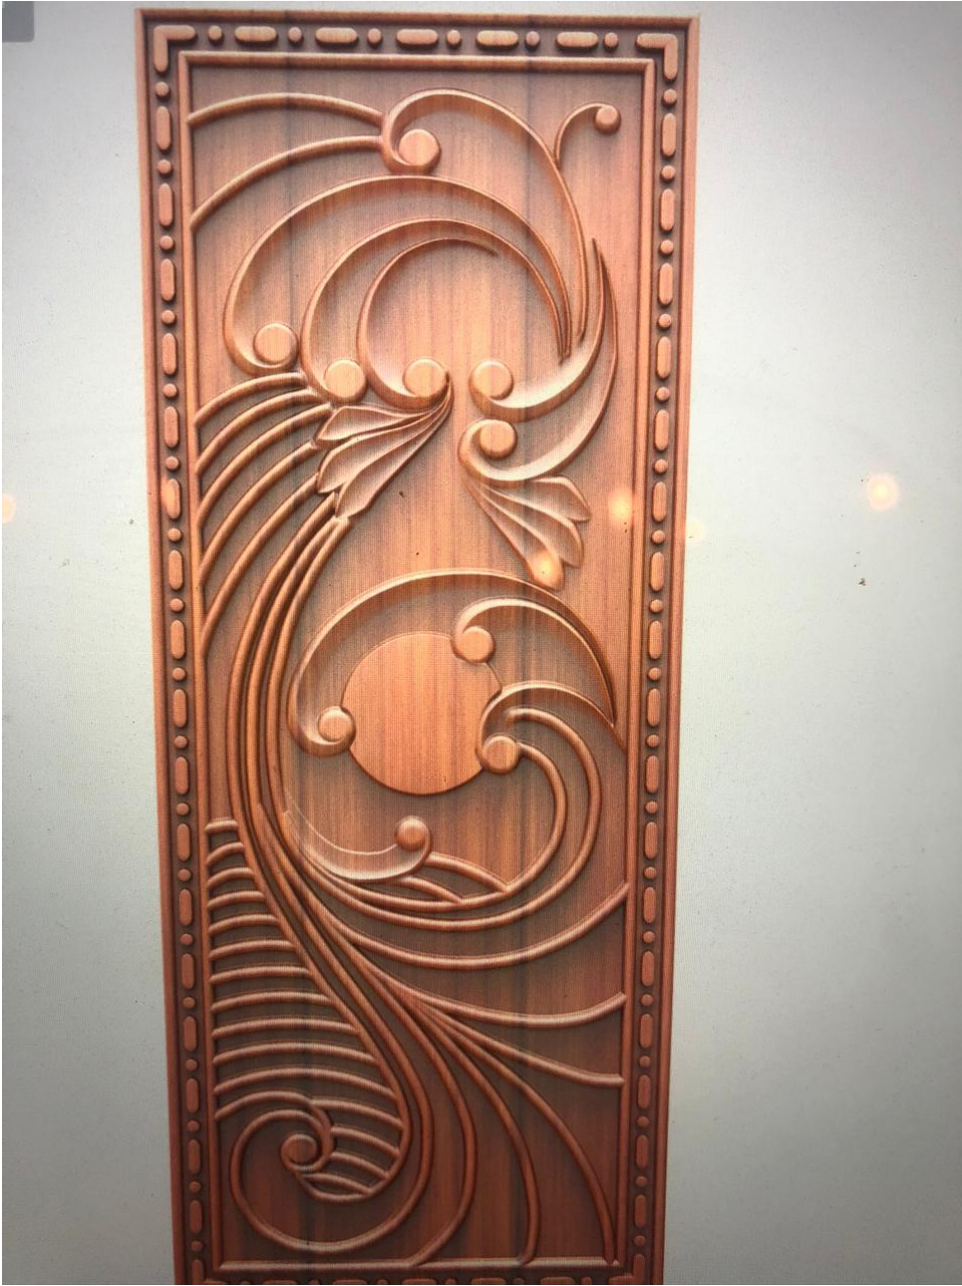

Mobile and Whatsapp : + 248 2504617

E-mail address : artworks@seychelles.net

Website : www.tombowerssculptures.com

LASER CUT WORKS BY STEFAN BUCKHOLZ

BOX

BOXES

BOX

BOX