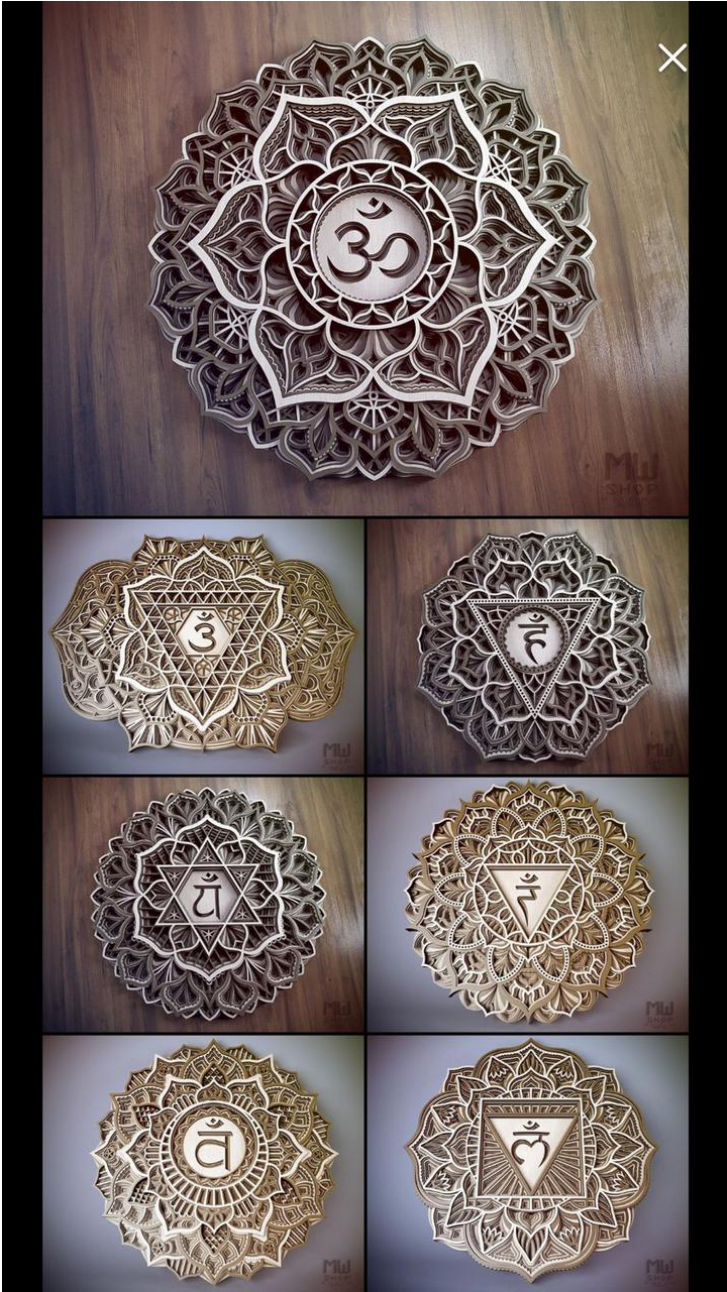

Mobile and Whatsapp : + 248 2504617

E-mail address : artworks@seychelles.net

Website : www.tombowerssculptures.com

LASER CUT WORKS BY STEFAN BUCKHOLZ

BOX

BOXES

BOX

BOX