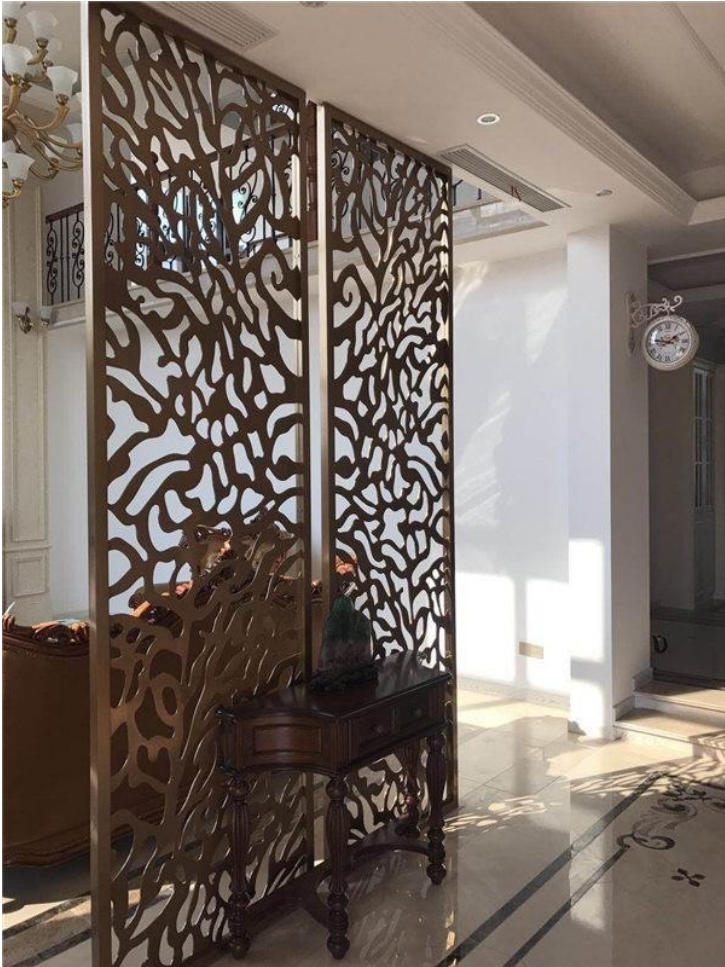

Mobile and Whatsapp : + 248 2504617

E-mail address : artworks@seychelles.net

Website : www.tombowerssculptures.com

LASER CUT WORKS BY STEFAN BUCKHOLZ

BOX

BOXES

BOX

BOX