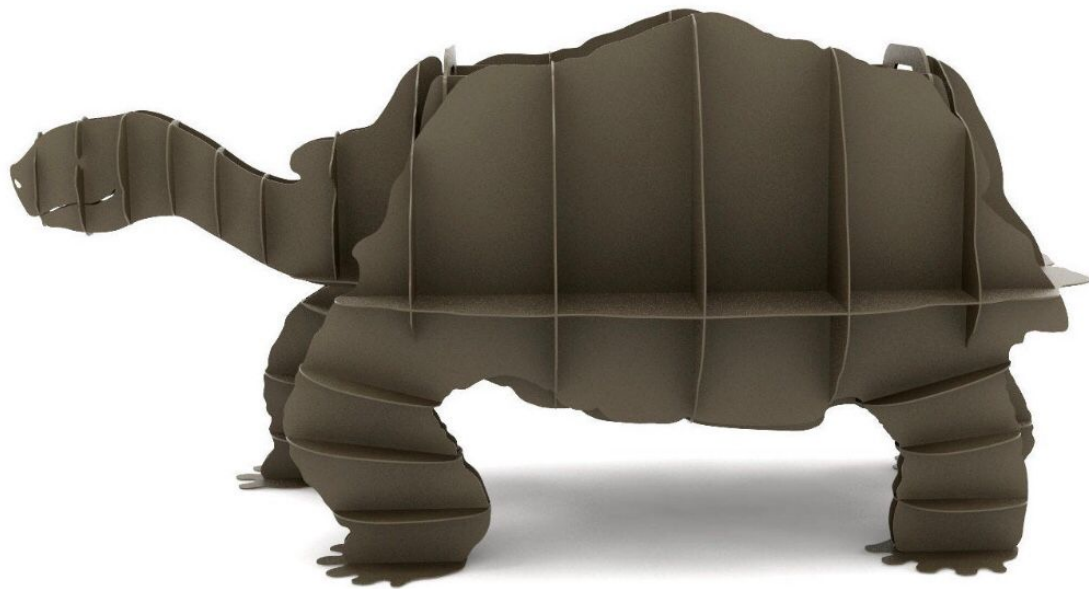

Mobile and Whatsapp : + 248 2504617

E-mail address : artworks@seychelles.net

Website : www.tombowerssculptures.com

LASER CUT WORKS BY STEFAN BUCKHOLZ

BOX

BOXES

BOX

BOX